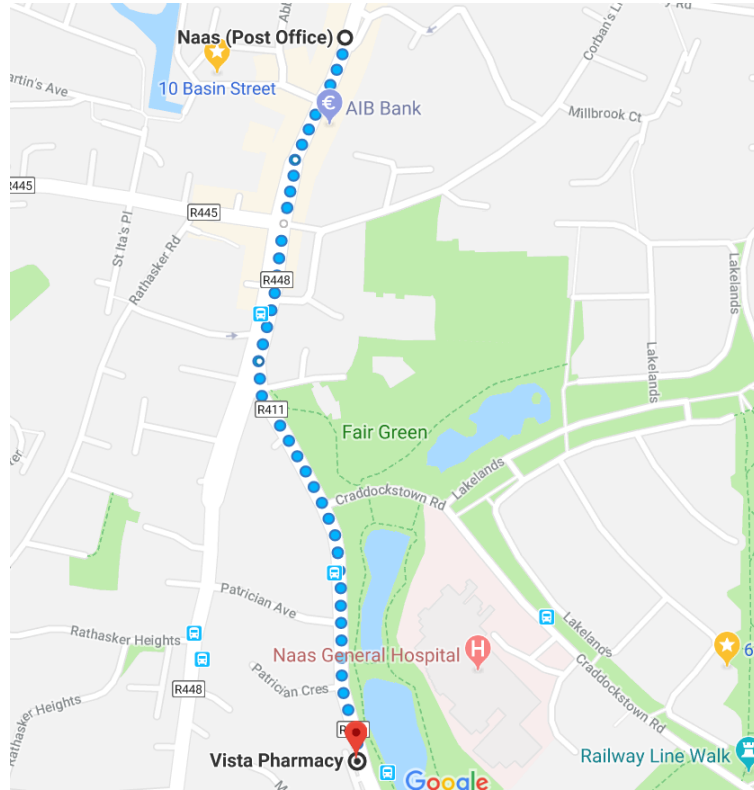

Directions to GastroLife Kildare

By Car

On the N7 take Exit 10.

If you are coming from the Dublin direction, take a left and come up the slip road.

If you are coming from the Limerick/Cork direction, you will need to cross the bridge.

GastroLife Galway
Urban Wellbeing
Tuam Road Retail Centre
Tuam Road
Galway City
Co. Galway

GastroLife Kildare
Vista Primary Care
Ballymore Eustace Road
Naas
Co. Kildare

The Vista Clinic will be on your left hand side.

Upon entry in the Vista Clinic, take the lift on the right to the 1st Floor. The clinic is located in Suite 5.

Images from Google

Public Transport - By Bus

Dublin Coach run a 24 hour service from Port Laoise to Dublin Airport, stopping at the Red Cow Luas stop. The Vista Clinic is approximately 850 meters walk from the Naas Post Office Bus Stop. Further details are available in the links below.

Dublin Coach (General Timetable) - [Click Here](#)

Dublin Coach (Naas Post Office stop timetable) - [Click Here](#)

Google Maps (Naas Post Office - Vista Clinic Walking Directions) - [Click Here](#)

Map from Google Maps