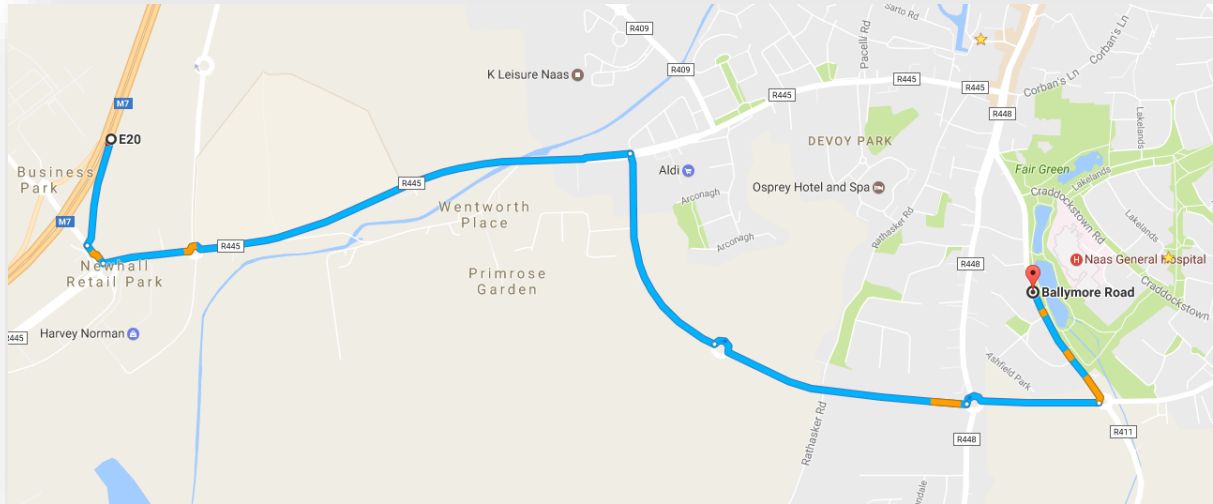

Directions to GastroLife Kildare

By Car

On the N7 take Exit 10.

If you are coming from the Dublin direction, take a left and come up the slip road.

If you are coming from the Limerick/Cork direction, you will need to cross the bridge.

Take a left at the Bundle of Sticks Roundabout as shown below.

GastroLife

Hydrogen, Methane and Helicobacter Pylori Breath Testing Clinic

Take a left towards Naas as shown below.

Take the second exit at the Newbridge Road Roundabout, i.e straight ahead.

GastroLife Galway
Urban Wellbeing
Tuam Road Retail Centre
Tuam Road
Galway City
Co. Galway

GastroLife Kildare
Vista Primary Care
Ballymore Eustace Road
Naas
Co. Kildare

The Vista Clinic will be on your left hand side.

Upon entry in the Vista Clinic, take the lift on the right to the 1st Floor. The clinic is located in Suite 5.

Images from Google

Public Transport - By Bus

Dublin Coach run a 24 hour service from Port Laoise to Dublin Airport, stopping at the Red Cow Luas stop. The Vista Clinic is approximately 850 meters walk from the Naas Post Office Bus Stop. Further details are available in the links below.